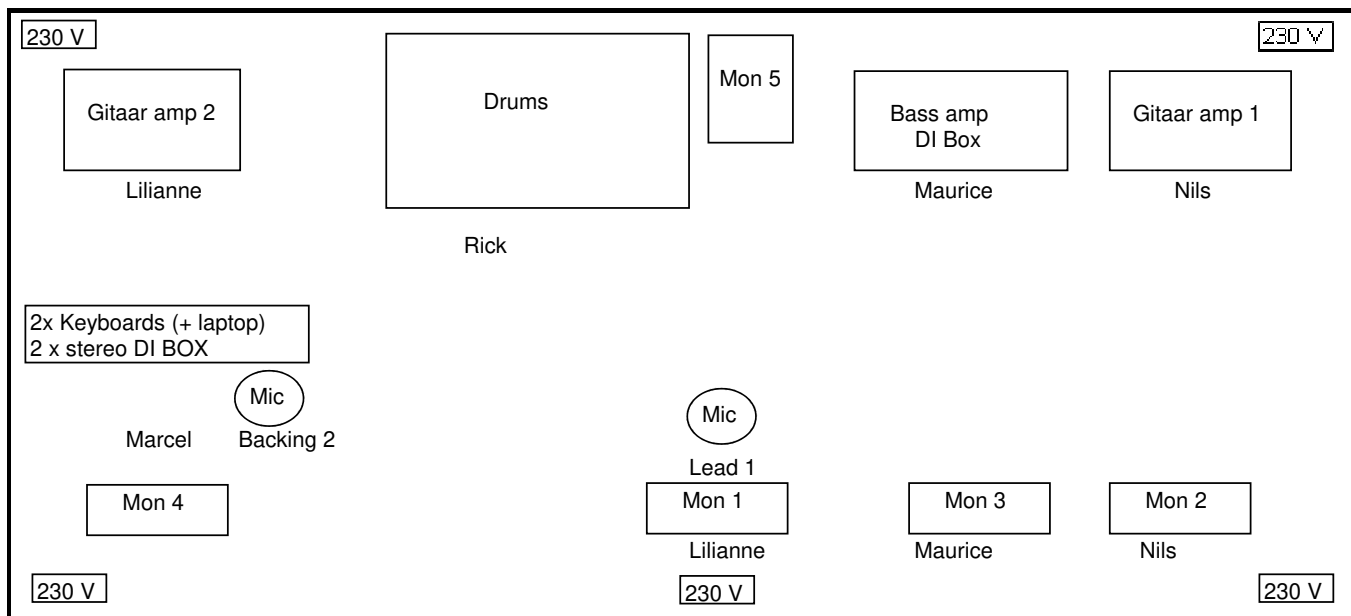

Devil's Degree

Technical rider/stage plan

E-mail: inf@devilsdegree.nl / devilsdegree@gmail.com

Zaal

Line Up

Lilianne	Gitaar, lead vocals
Nils	Gitaar
Maurice	Bass
Marcel	Toetsen, backing vocals
Rick	Drums

Input list

Kanaal	Instrument	Microfoontype	Randapparatuur	Specs
1	Kick 1	AKG D112/Shure Beta SM91/52	gate	
2	Snare	Shure SM57	gate/reverb	
3	Hihat	Shure SM81	-	
4	Tom 1	Shure SM57/Sennheiser e904	gate	
5	Tom 2	Shure SM57/Sennheiser e905	gate	
6	Floortom	Shure SM57/Sennheiser e906	gate	
7	Overhead	Shure SM81/AKG C414	-	
8	Overhead	Shure SM81/AKG C414	-	
9	Bass	D.I. (Mic Sennheiser MD421)	compressor/limiter	TecAmp
10	Gitaar 1	Shure SM57	-	
11	Gitaar 2	Shure SM57	-	Marshall
12	Vocal Lead 1	SE V7/Shure SM58	reverb	
13	Vocal Backing 2	SE V7/Shure SM58	reverb	
14	Keyboard L	D.I.	-	Nord
15	Keyboard R	D.I.	-	Nord
16	Keyboard L	D.I.	-	Roland
17	Keyboard R	D.I.	-	Roland

Monitorgroepen

Mon 1	Lilianne	gitaar+, toetsen, bas, zang++
Mon 2	Nils	gitaar+, zang+ toetsen+, bass
Mon 3	Maurice	gitaren, toetsen, zang (geen bass en drums)
Mon 4	Marcel	gitaar+, zang+ toetsen+, bass