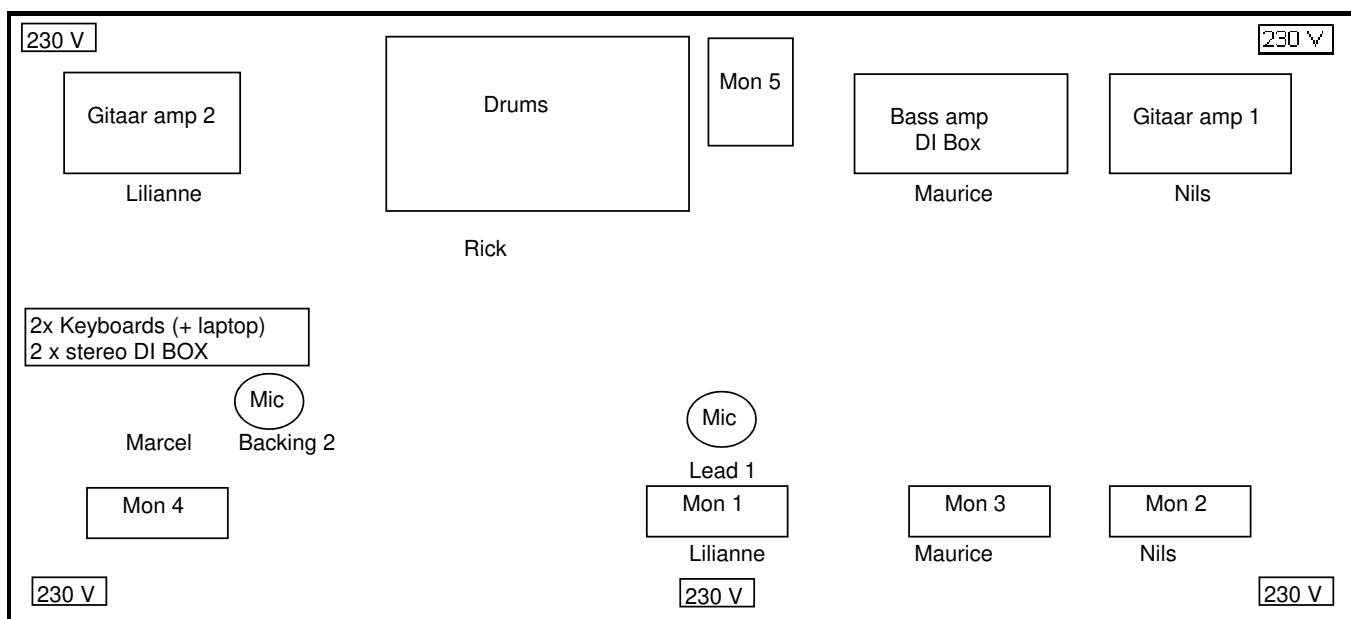

Devil's Degree

Technical rider/stage plan

E-mail: info@devilsdegree.nl

Zaal

Line Up

Lilianne	Gitaar, lead vocals
Nils	Gitaar
Maurice	Bass
Marcel	Toetsen, backing vocals
Rick	Drums

Input list

Kanaal	Instrument	Microfoontype	Randapparatuur	Specs
1	Kick 1	AKG D112/Shure Beta SM91/52	gate	
2	Snare	Shure SM57	gate/reverb	
3	Hihat	Shure SM81	-	
4	Tom 1	Shure SM57/Sennheiser e904	gate	
5	Tom 2	Shure SM57/Sennheiser e905	gate	
6	Floortom	Shure SM57/Sennheiser e906	gate	
7	Overhead	Shure SM81/AKG C414	-	
8	Overhead	Shure SM81/AKG C414	-	
9	Bass	D.I. (Mic Sennheiser MD421)	compressor/limiter	TecAmp
10	Gitaar 1	Shure SM57	-	
11	Gitaar 2	Shure SM57	-	Marshall
12	Vocal Lead 1	SE V7/Shure SM58	reverb	
13	Vocal Backing 2	SE V7/Shure SM58	reverb	
14	Keyboard L	D.I.	-	Nord
15	Keyboard R	D.I.	-	Nord
16	Keyboard L	D.I.	-	Roland
17	Keyboard R	D.I.	-	Roland

Monitorgroepen

Mon 1	Lilianne	gitaar+, toetsen, bas, zang++
Mon 2	Nils	gitaar+, zang+ toetsen+, bass
Mon 3	Maurice	gitaren, toetsen, zang (geen bass en drums)
Mon 4	Marcel	gitaar+, zang+ toetsen+, bass
Mon 5	Rick	gitaren, toetsen, zang, bass+ (geen drums)